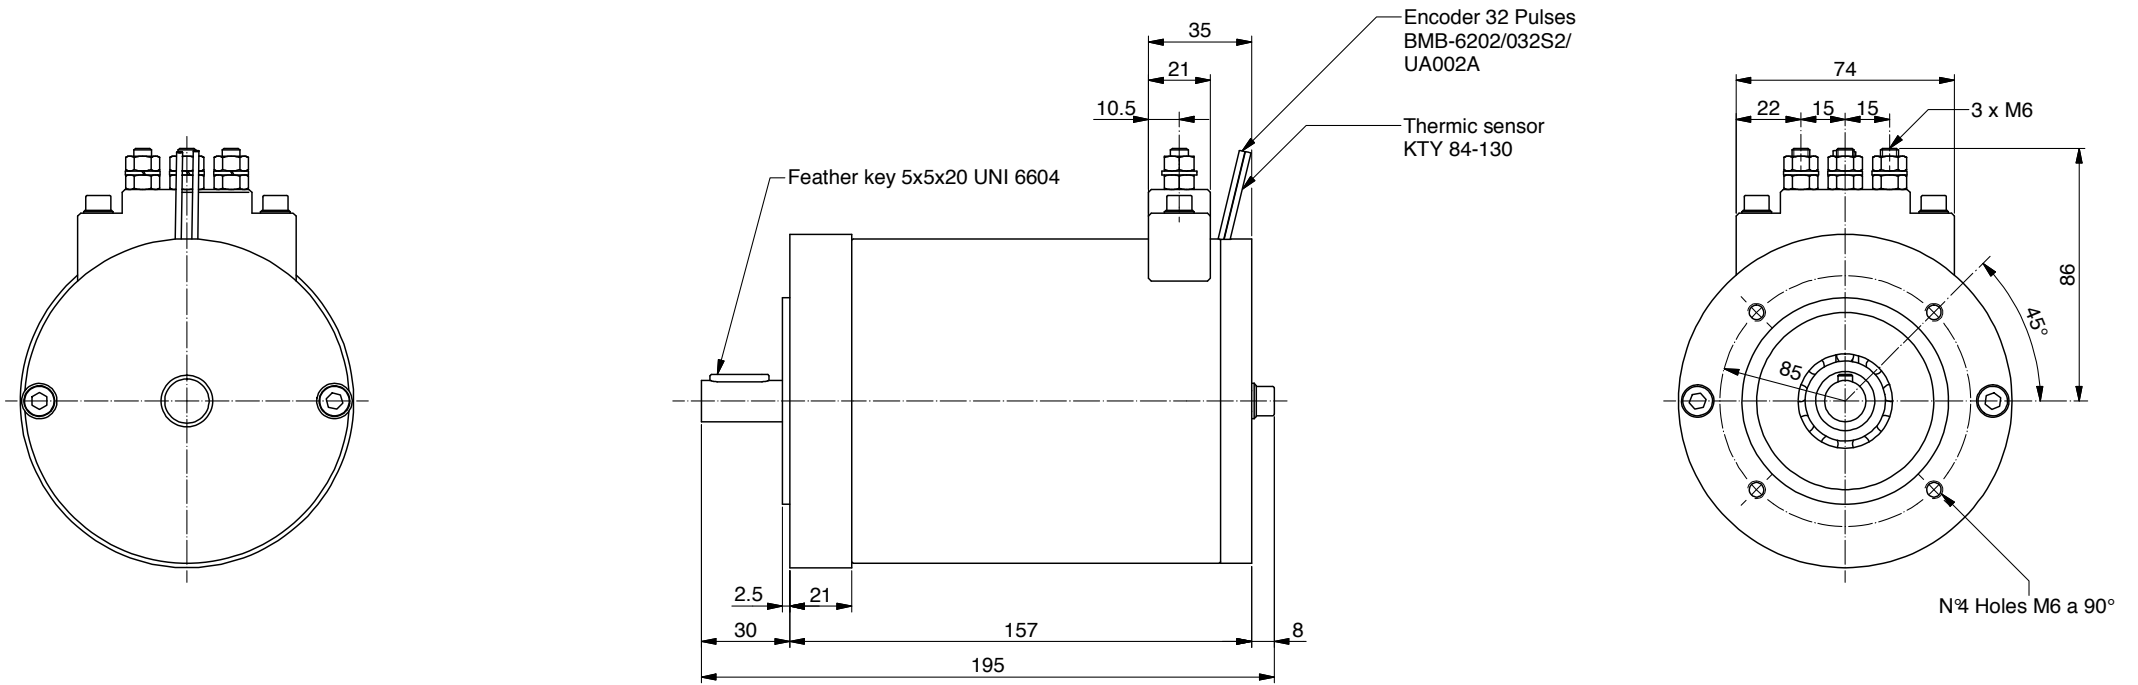

AL090.0021

Power	400 W
Tension	24 V
Speed	2850 Rpm
Torque	1.3 Nm
Enclosure	IP 20