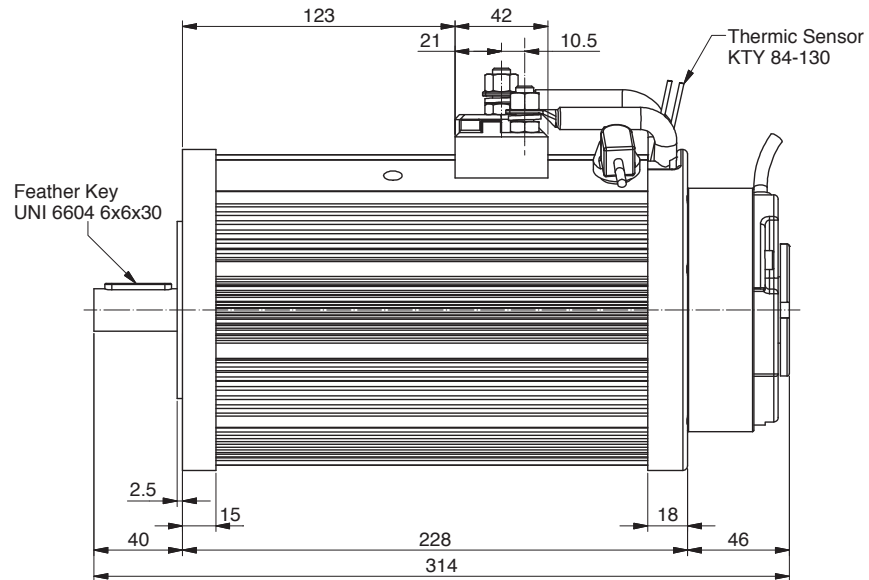

ALE125.P0005

Power	1200 W
Tension	24 V
Speed	2850 Rpm
Torque	4 Nm
Enclosure	IP 20