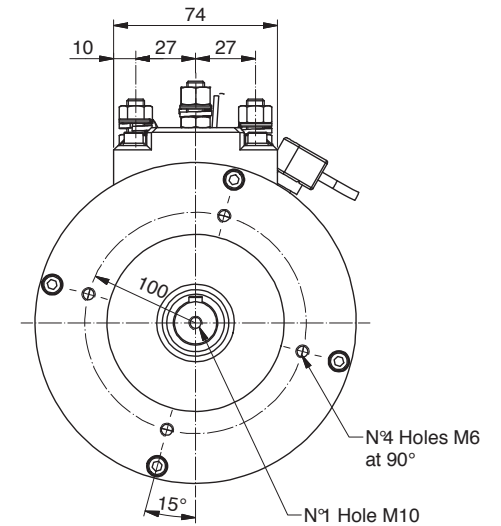

ALE125.P0005

Power	1200 W
Tension	24 V
Speed	2850 Rpm
Torque	4 Nm
Enclosure	IP 20