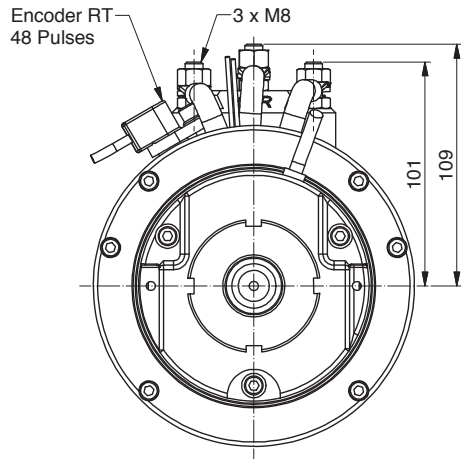

ALE125.P0005

Power	1200 W
Tension	24 V
Speed	2850 Rpm
Torque	4 Nm
Enclosure	IP 20