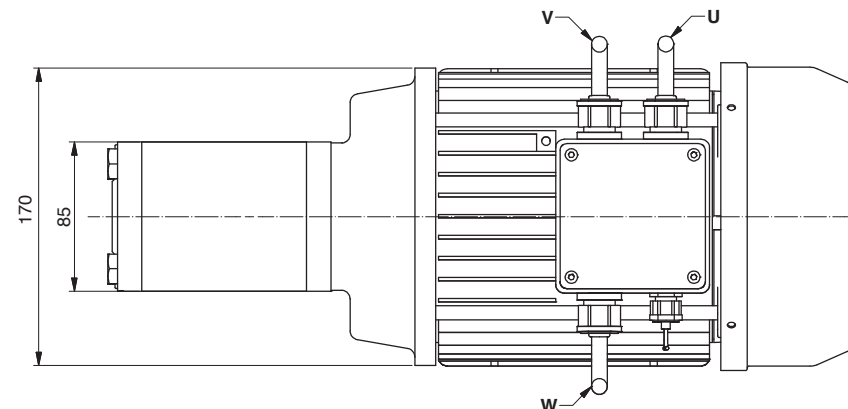

ALP135.P0014

N°3 Cables L.1m 16mm²

Power	3000 W
Tension	24 V
Speed	2500 Rpm
Torque	11.5 Nm
Enclosure	IP 65