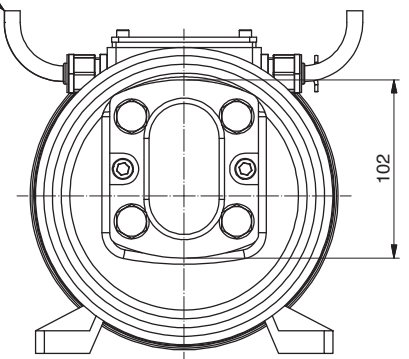

ALP135.P0014

N°3 Cables L.1m 16mm²

Power	3000 W
Tension	24 V
Speed	2500 Rpm
Torque	11.5 Nm
Enclosure	IP 65