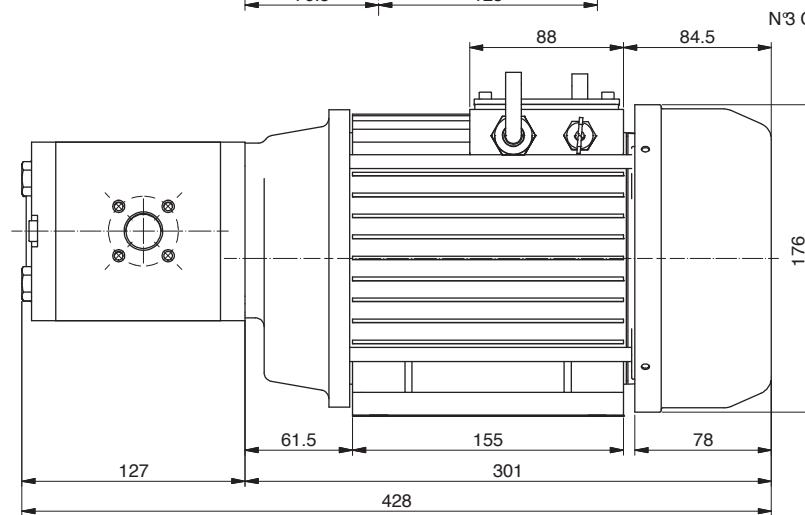

ALP135.P0014

N°3 Cables L.1m 16mm²

Power	3000 W
Tension	24 V
Speed	2500 Rpm
Torque	11.5 Nm
Enclosure	IP 65