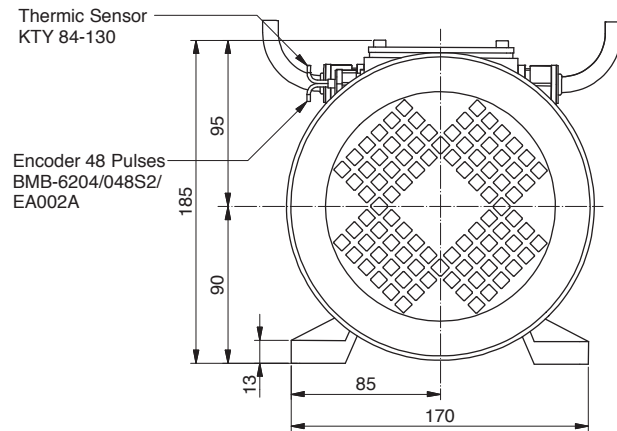

ALP135.P0014

N°3 Cables L.1m 16mm²

Power	3000 W
Tension	24 V
Speed	2500 Rpm
Torque	11.5 Nm
Enclosure	IP 65