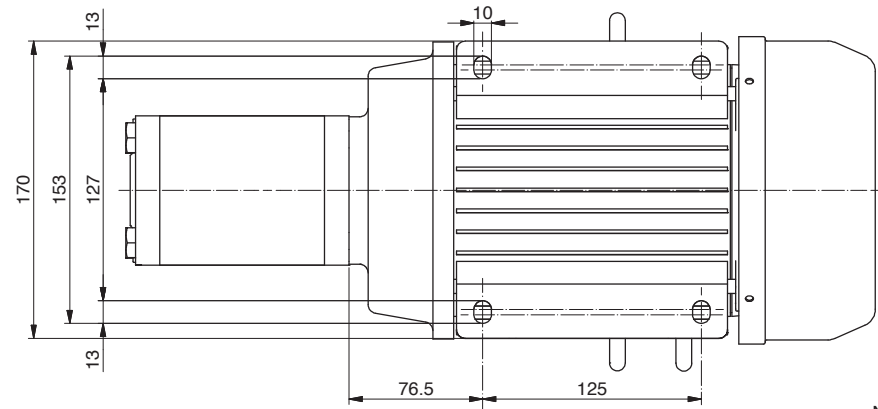

ALP135.P0014

N°3 Cables L.1m 16mm²

Power	3000 W
Tension	24 V
Speed	2500 Rpm
Torque	11.5 Nm
Enclosure	IP 65