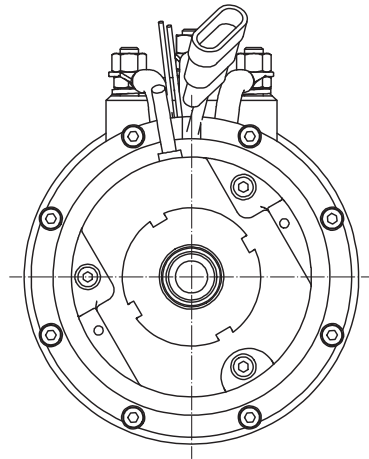

AL125.0015

Power	1200 W
Tension	24 V
Speed	3500 Rpm
Current	63 Amp
Torque	3.3 Nm
Enclosure	IP 23