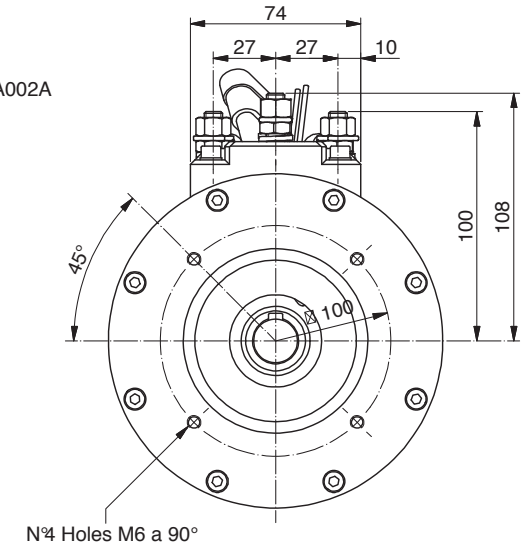

AL125.0015

Power	1200 W
Tension	24 V
Speed	3500 Rpm
Current	63 Amp
Torque	3.3 Nm
Enclosure	IP 23