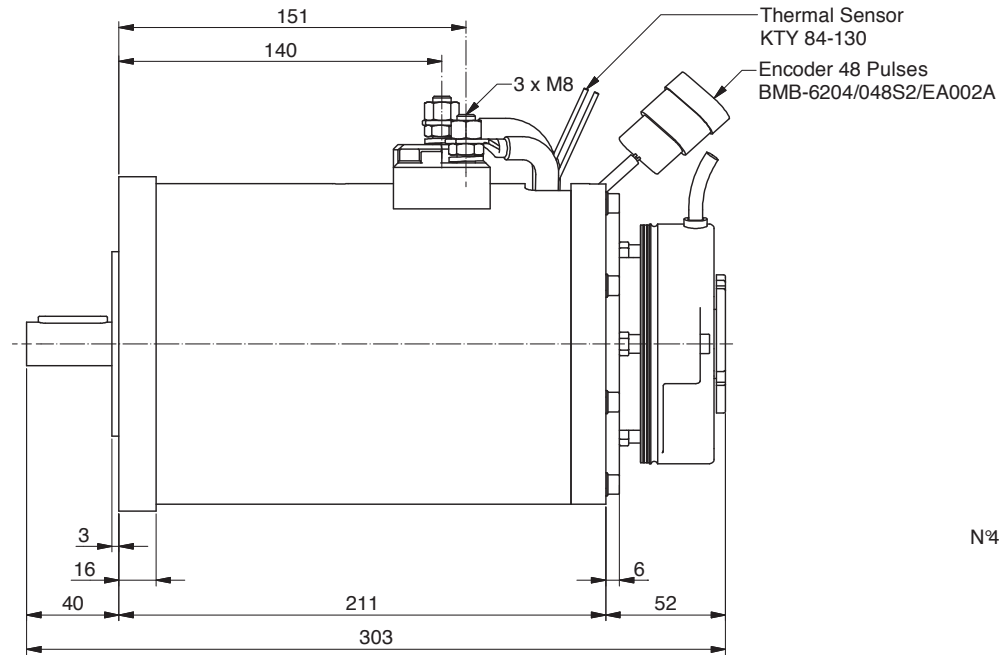

AL125.0015

Power	1200 W
Tension	24 V
Speed	3500 Rpm
Current	63 Amp
Torque	3.3 Nm
Enclosure	IP 23