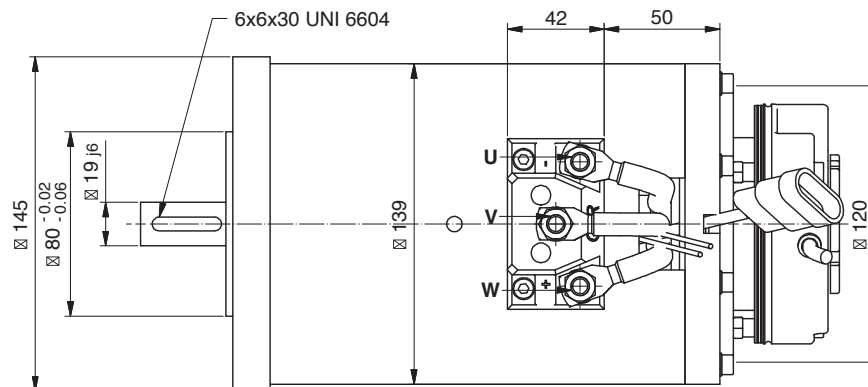

AL125.0015

Power	1200 W
Tension	24 V
Speed	3500 Rpm
Current	63 Amp
Torque	3.3 Nm
Enclosure	IP 23