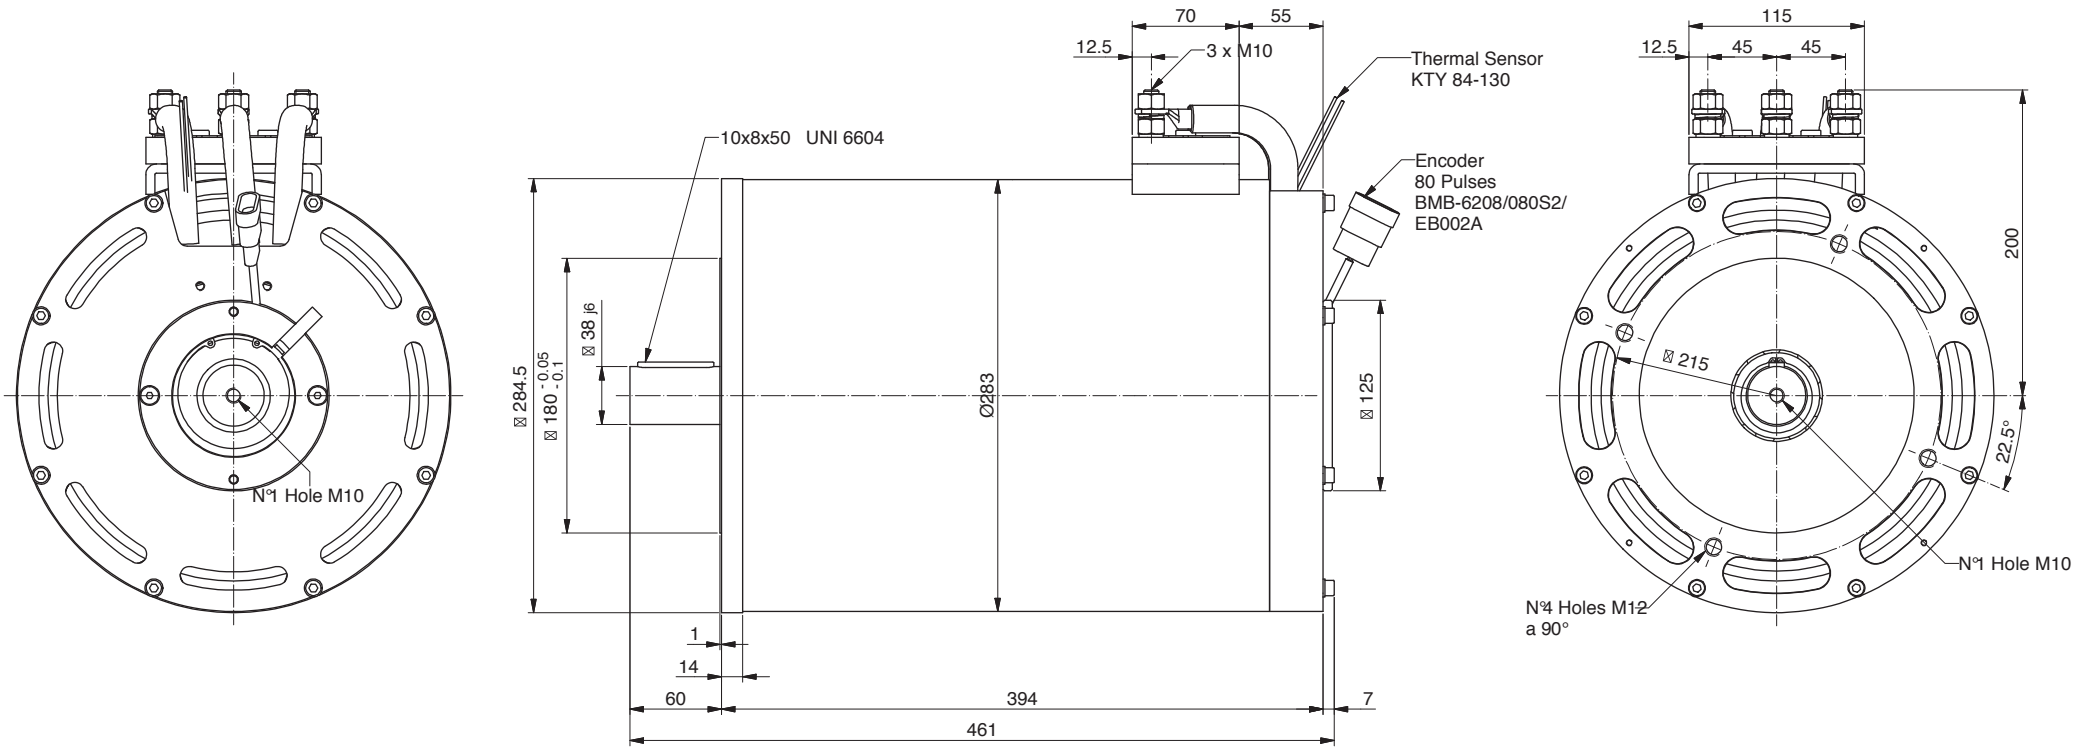

# ALE243.0009.01

Power	15900 W
Tension	80 V
Speed	2580 Rpm
Torque	58.8 Nm
Enclosure	IP 20