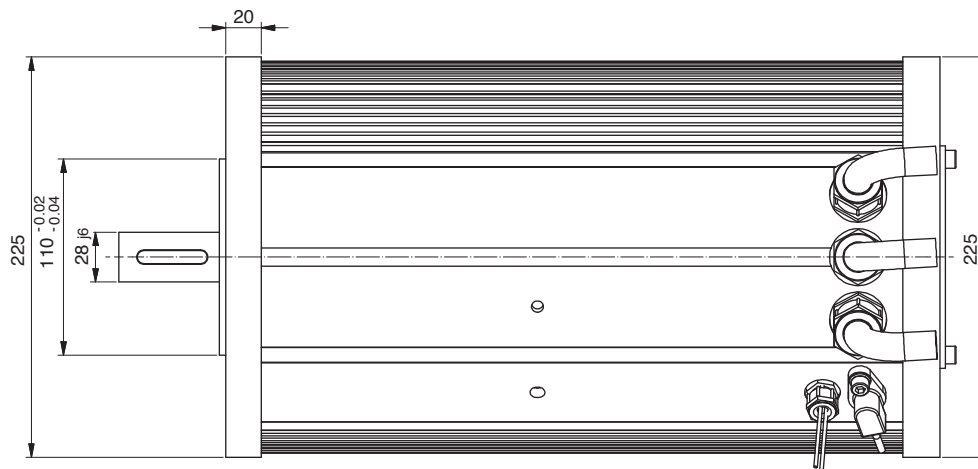

# ALE200.0017

Power	12000 W
Tension	80 V
Speed	1600 Rpm
Torque	71.6 Nm
Enclosure	IP 65