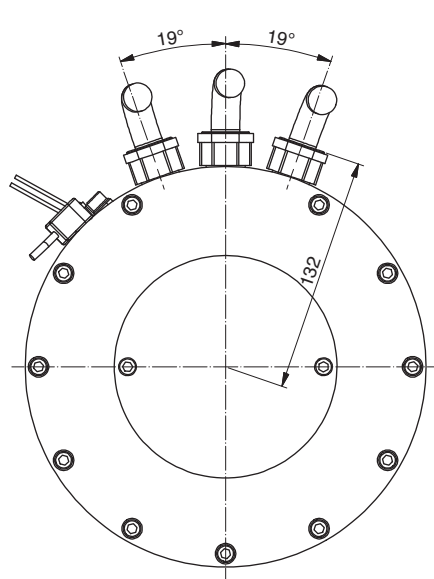

# ALE200.0017

Power	12000 W
Tension	80 V
Speed	1600 Rpm
Torque	71.6 Nm
Enclosure	IP 65