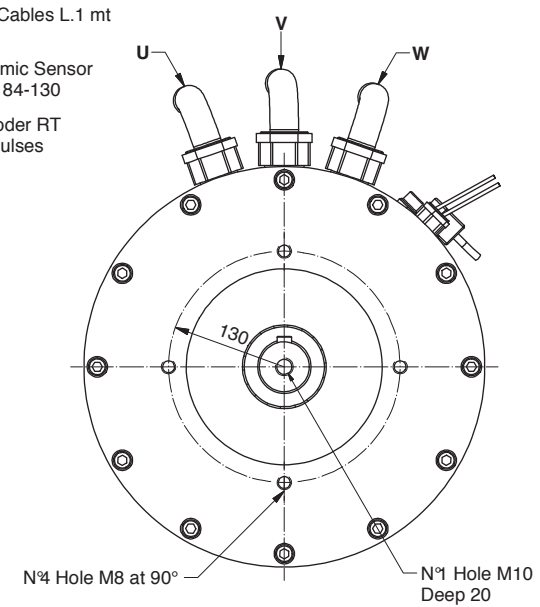

# ALE200.0017

Power	12000 W
Tension	80 V
Speed	1600 Rpm
Torque	71.6 Nm
Enclosure	IP 65