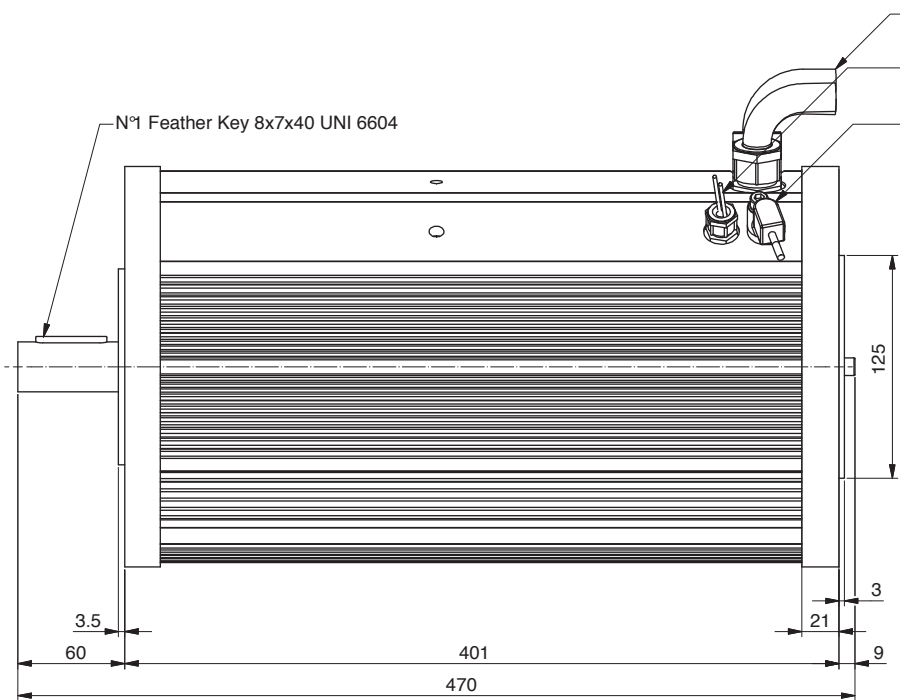

# ALE200.0017

Power	12000 W
Tension	80 V
Speed	1600 Rpm
Torque	71.6 Nm
Enclosure	IP 65