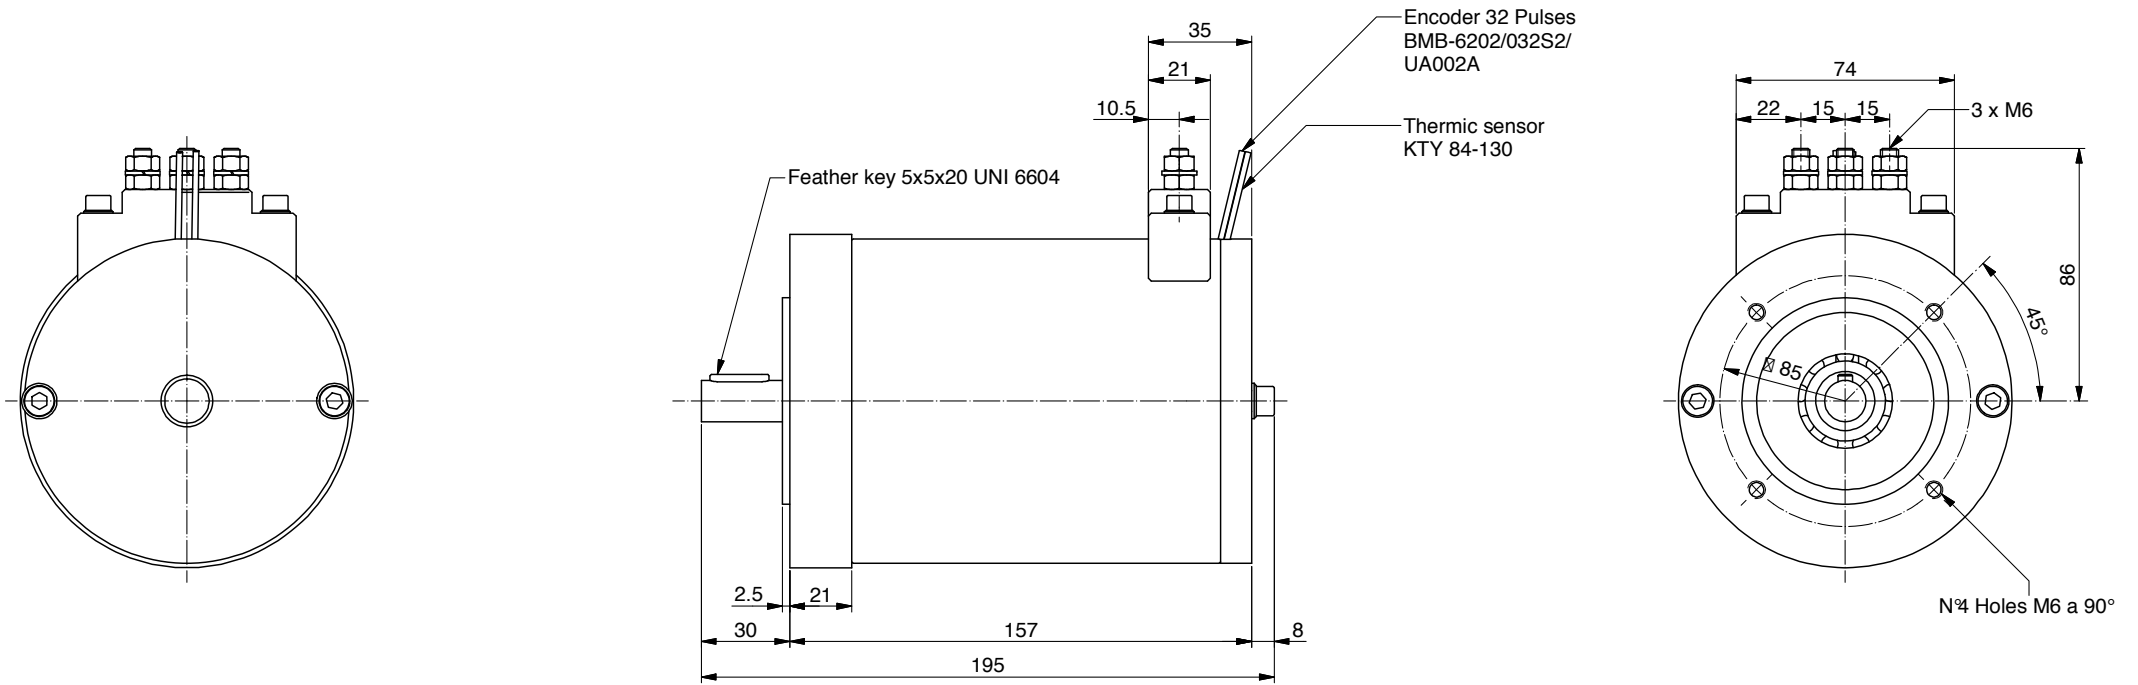

AL090.0021

Power	400 W
Tension	24 V
Speed	2850 Rpm
Torque	1.3 Nm
Enclosure	IP 20