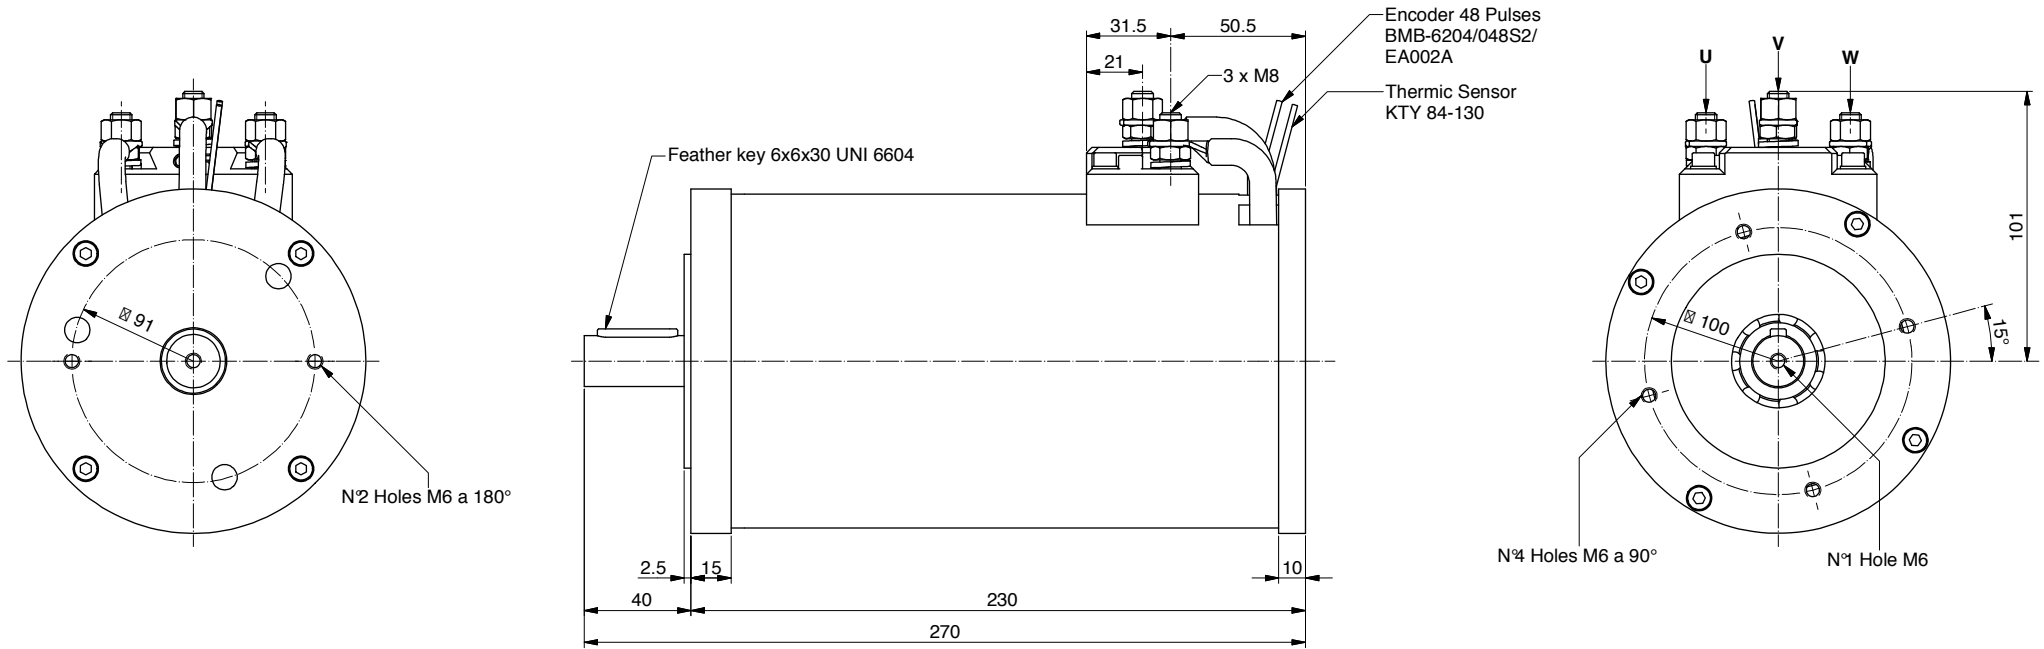

# ALE106.0105

Power	1000 W
Tension	48 V
Speed	2500 Rpm
Torque	3.8 Nm
Enclosure	IP 23