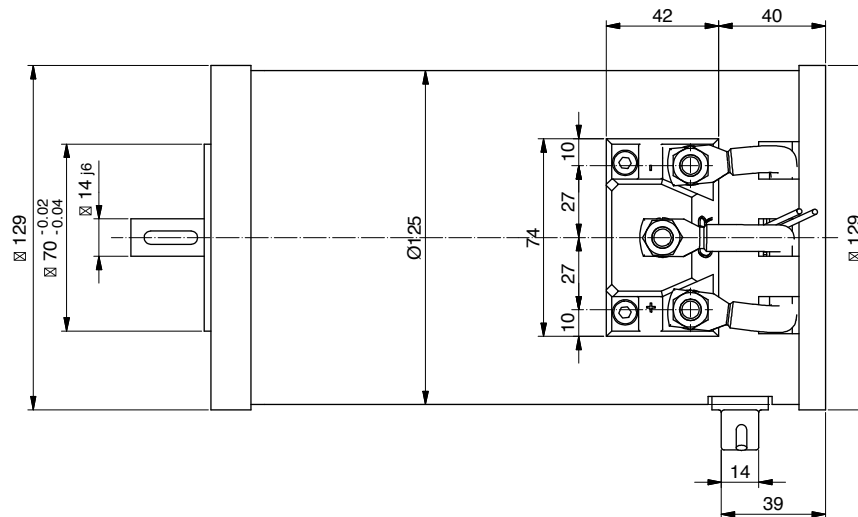

ALE106.P0024

Power	1000 W
Tension	72 V
Speed	1600 Rpm
Torque	5.9 Nm
Enclosure	IP 23