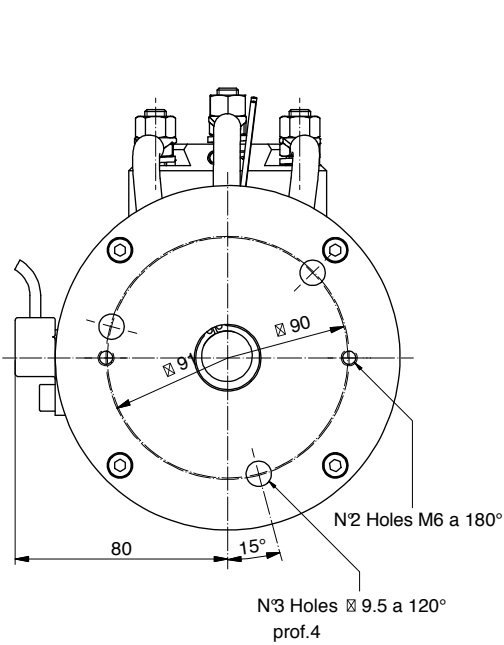

ALE106.P0024

Power	1000 W
Tension	72 V
Speed	1600 Rpm
Torque	5.9 Nm
Enclosure	IP 23