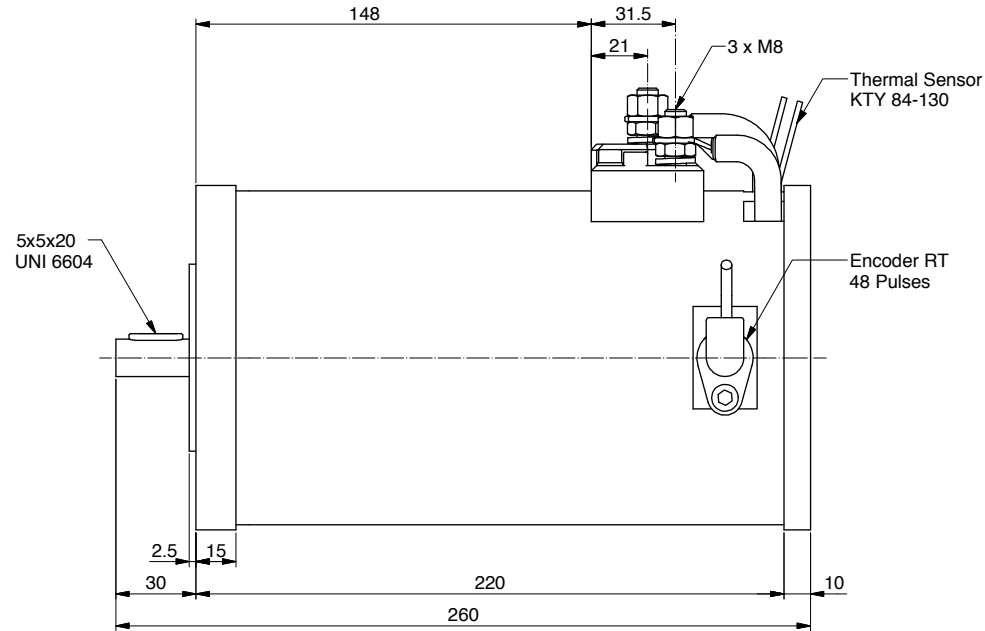

ALE106.P0024

Power	1000 W
Tension	72 V
Speed	1600 Rpm
Torque	5.9 Nm
Enclosure	IP 23