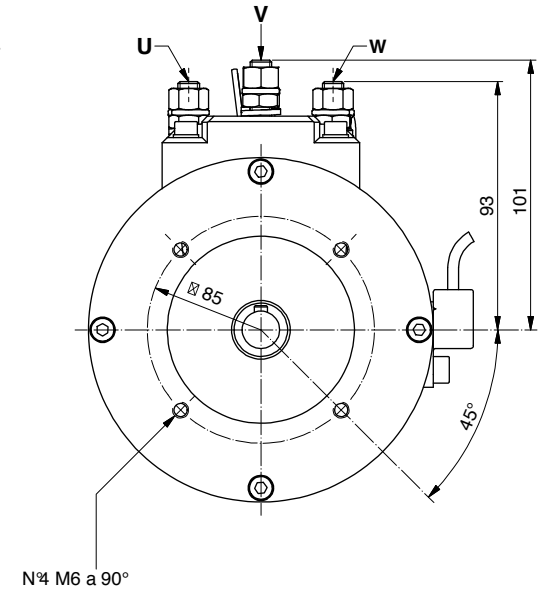

ALE106.P0024

Power	1000 W
Tension	72 V
Speed	1600 Rpm
Torque	5.9 Nm
Enclosure	IP 23