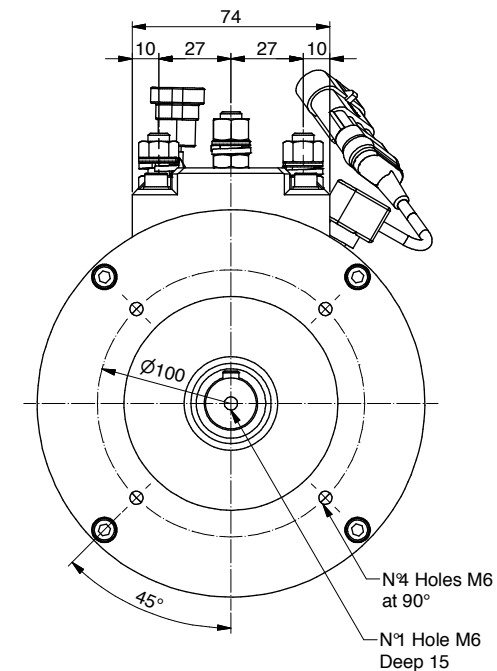

ALE125.0004

Feather Key 6x6x30
UNI 6604

Power	1200 W
Tension	24 V
Speed	2850 Rpm
Torque	4 Nm
Enclosure	IP 20