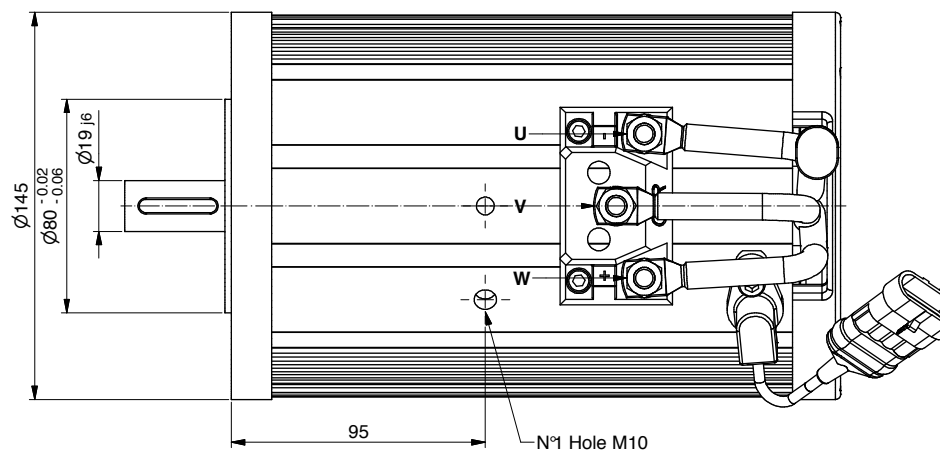

ALE125.0004

Feather Key 6x6x30
UNI 6604

Power	1200 W
Tension	24 V
Speed	2850 Rpm
Torque	4 Nm
Enclosure	IP 20