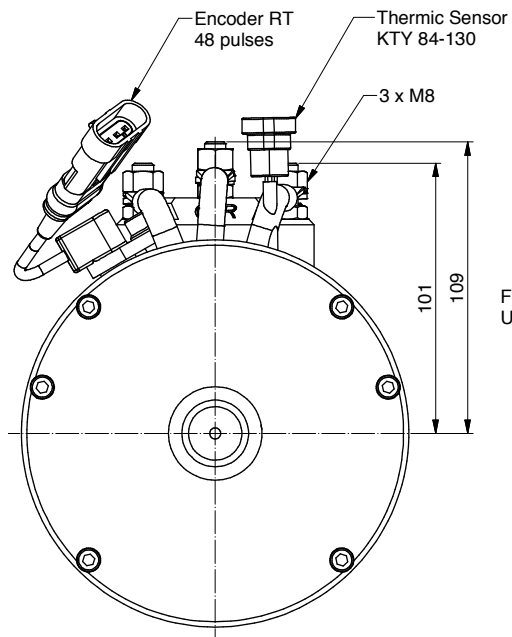

ALE125.0004

Feather Key 6x6x30
UNI 6604

Power	1200 W
Tension	24 V
Speed	2850 Rpm
Torque	4 Nm
Enclosure	IP 20