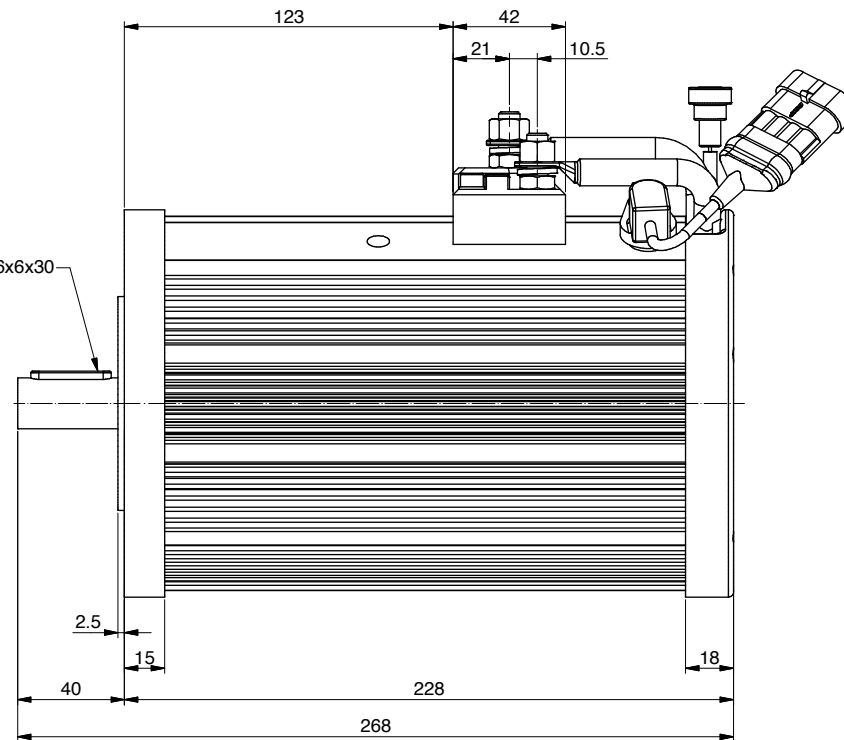

ALE125.0004

Feather Key 6x6x30
UNI 6604

Power	1200 W
Tension	24 V
Speed	2850 Rpm
Torque	4 Nm
Enclosure	IP 20