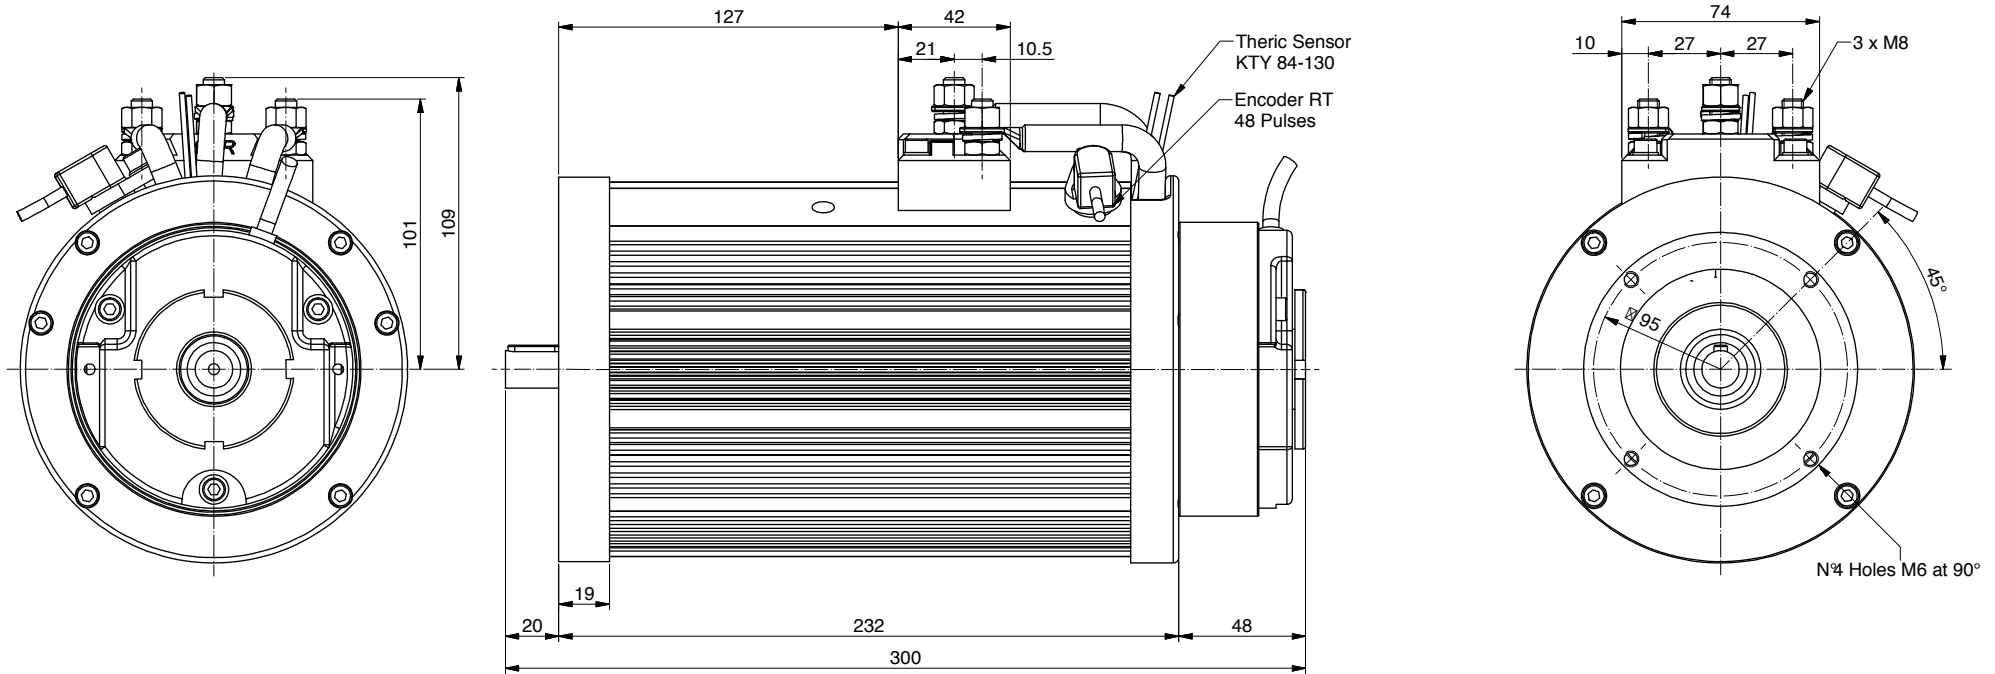

ALE125.P0001

Power	1200 W
Tension	24 V
Speed	2850 Rpm
Torque	4 Nm
Enclosure	IP 20