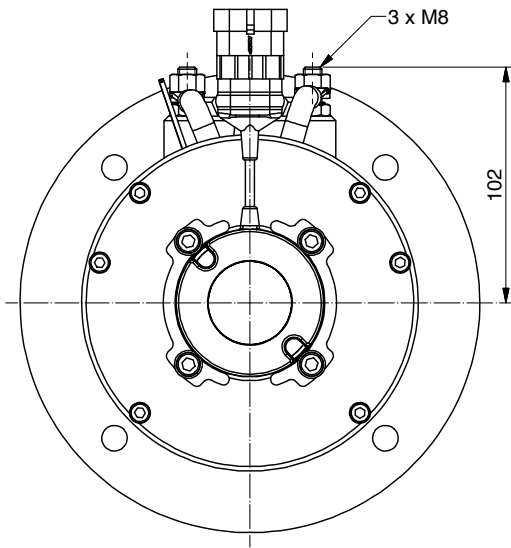

ALE125.P0002

Power	1200 W
Tension	48 V
Speed	3500 Rpm
Torque	3.3 Nm
Enclosure	IP 20