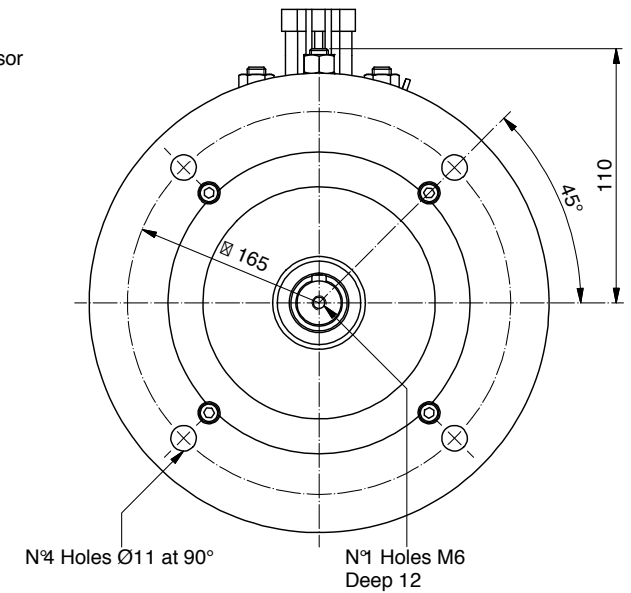

ALE125.P0002

Power	1200 W
Tension	48 V
Speed	3500 Rpm
Torque	3.3 Nm
Enclosure	IP 20