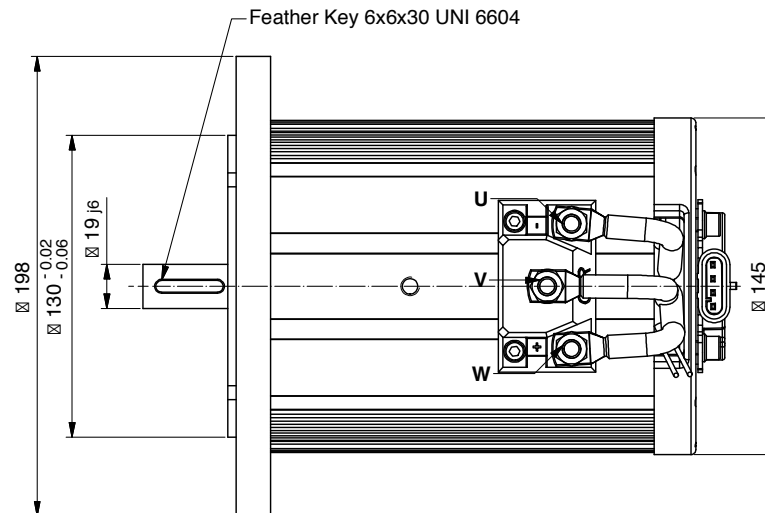

ALE125.P0002

Power	1200 W
Tension	48 V
Speed	3500 Rpm
Torque	3.3 Nm
Enclosure	IP 20