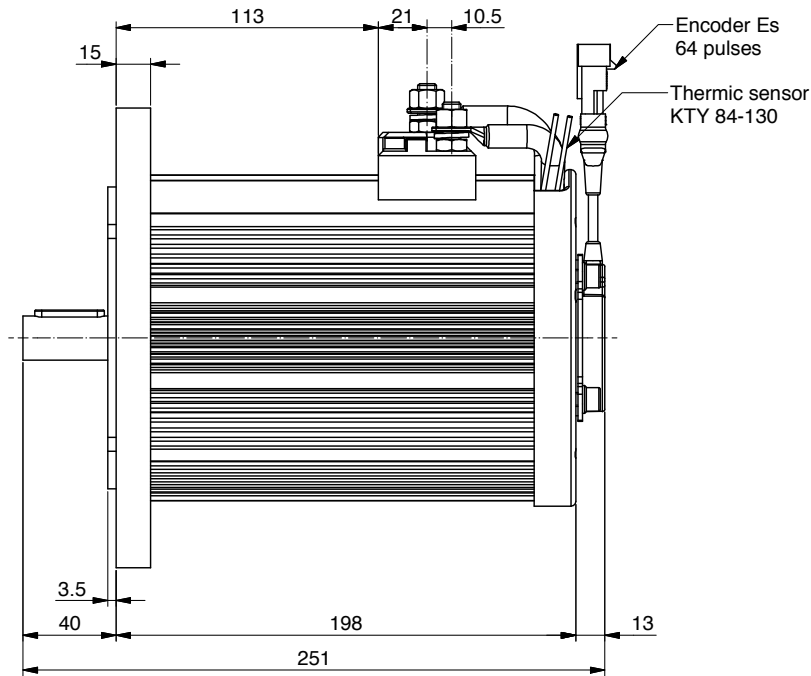

ALE125.P0002

Power	1200 W
Tension	48 V
Speed	3500 Rpm
Torque	3.3 Nm
Enclosure	IP 20