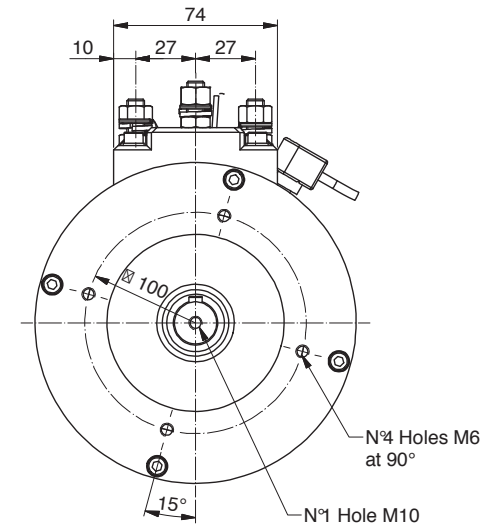

ALE125.P0005

Power	1200 W
Tension	24 V
Speed	2850 Rpm
Torque	4 Nm
Enclosure	IP 20