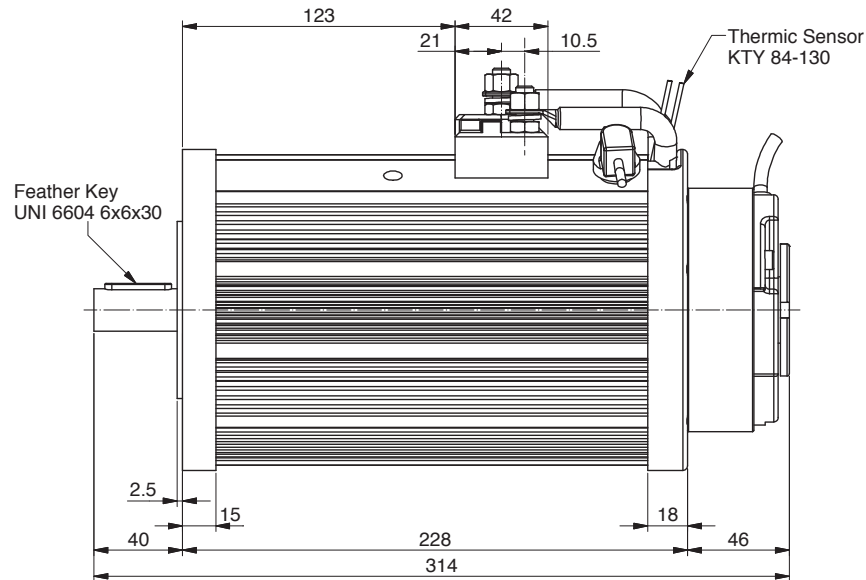

ALE125.P0005

Power	1200 W
Tension	24 V
Speed	2850 Rpm
Torque	4 Nm
Enclosure	IP 20