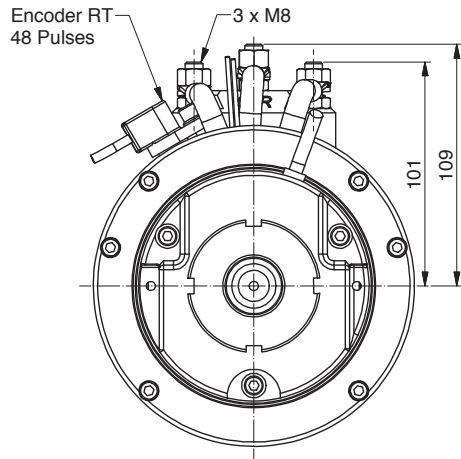

ALE125.P0005

Power	1200 W
Tension	24 V
Speed	2850 Rpm
Torque	4 Nm
Enclosure	IP 20