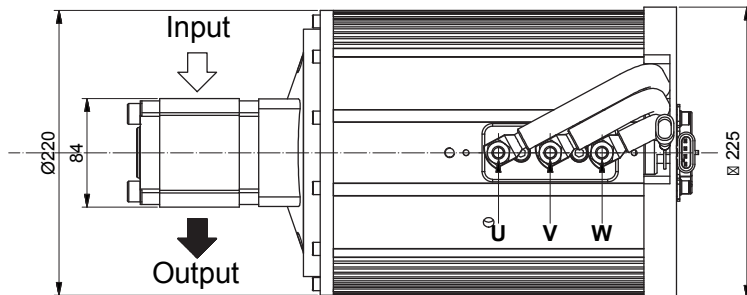

ALE200.0002.0199

Bosch gear pump GR2
14 cm³, rpm/min 3000 max
max pressure 280bar

THERMIC SENSOR KTY 84-130 CABLED WITH
AMP SUPERSEAL 1.5 SERIES CONNECTORS
2 POSITIONS RIF.282104-1

ENCODER ES 64 PULSES CABLED WITH
AMP SUPERSEAL 1.5 SERIES CONNECTORS
4 POSITIONS RIF.282106-1

Power	14000 W
Tension	48 V
Speed	2000 Rpm
Torque	66.9 Nm
Enclosure	IP 20