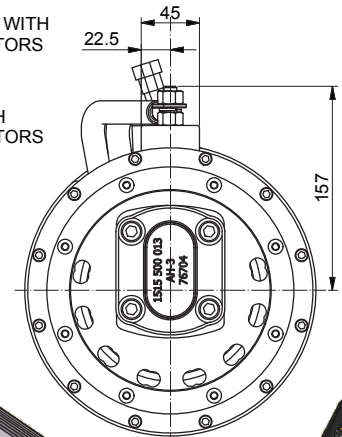

ALE200.0002.0199

Bosch gear pump GR2
14 cm³, rpm/min 3000 max
max pressure 280bar

THERMIC SENSOR KTY 84-130 CABLED WITH
AMP SUPERSEAL 1.5 SERIES CONNECTORS
2 POSITIONS RIF.282104-1

ENCODER ES 64 PULSES CABLED WITH
AMP SUPERSEAL 1.5 SERIES CONNECTORS
4 POSITIONS RIF.282106-1

Power	14000 W
Tension	48 V
Speed	2000 Rpm
Torque	66.9 Nm
Enclosure	IP 20