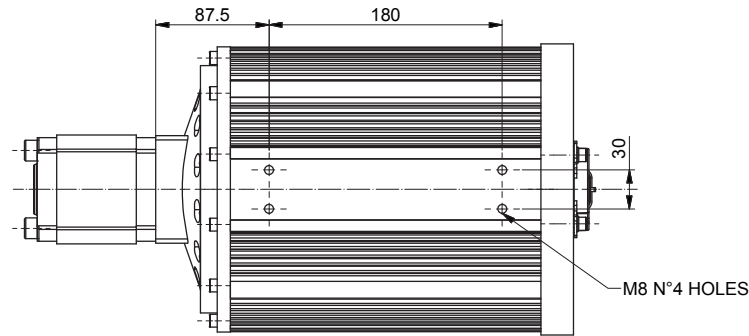

ALE200.0002.0199

Bosch gear pump GR2
14 cm³, rpm/min 3000 max
max pressure 280bar

THERMIC SENSOR KTY 84-130 CABLED WITH
AMP SUPERSEAL 1.5 SERIES CONNECTORS
2 POSITIONS RIF.282104-1

ENCODER ES 64 PULSES CABLED WITH
AMP SUPERSEAL 1.5 SERIES CONNECTORS
4 POSITIONS RIF.282106-1

Power	14000 W
Tension	48 V
Speed	2000 Rpm
Torque	66.9 Nm
Enclosure	IP 20