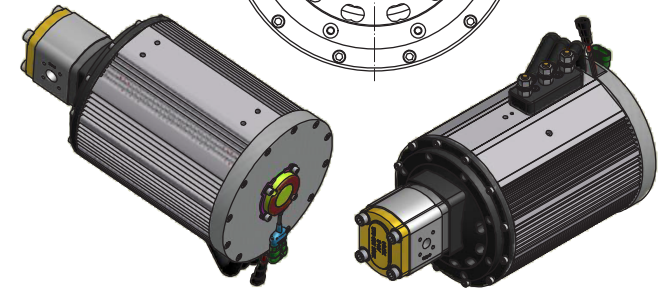

ALE200.0002.0199

Bosch gear pump GR2
14 cm³, rpm/min 3000 max
max pressure 280bar

THERMIC SENSOR KTY 84-130 CABLED WITH
AMP SUPERSEAL 1.5 SERIES CONNECTORS
2 POSITIONS RIF.282104-1

ENCODER ES 64 PULSES CABLED WITH
AMP SUPERSEAL 1.5 SERIES CONNECTORS
4 POSITIONS RIF.282106-1

Power	14000 W
Tension	48 V
Speed	2000 Rpm
Torque	66.9 Nm
Enclosure	IP 20