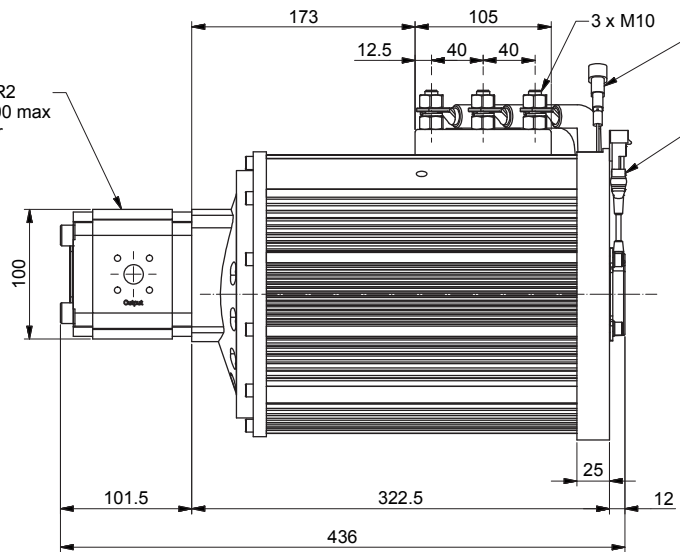

ALE200.0002.0199

Bosch gear pump GR2
14 cm³, rpm/min 3000 max
max pressure 280bar

THERMIC SENSOR KTY 84-130 CABLED WITH
AMP SUPERSEAL 1.5 SERIES CONNECTORS
2 POSITIONS RIF.282104-1

ENCODER ES 64 PULSES CABLED WITH
AMP SUPERSEAL 1.5 SERIES CONNECTORS
4 POSITIONS RIF.282106-1

Power	14000 W
Tension	48 V
Speed	2000 Rpm
Torque	66.9 Nm
Enclosure	IP 20