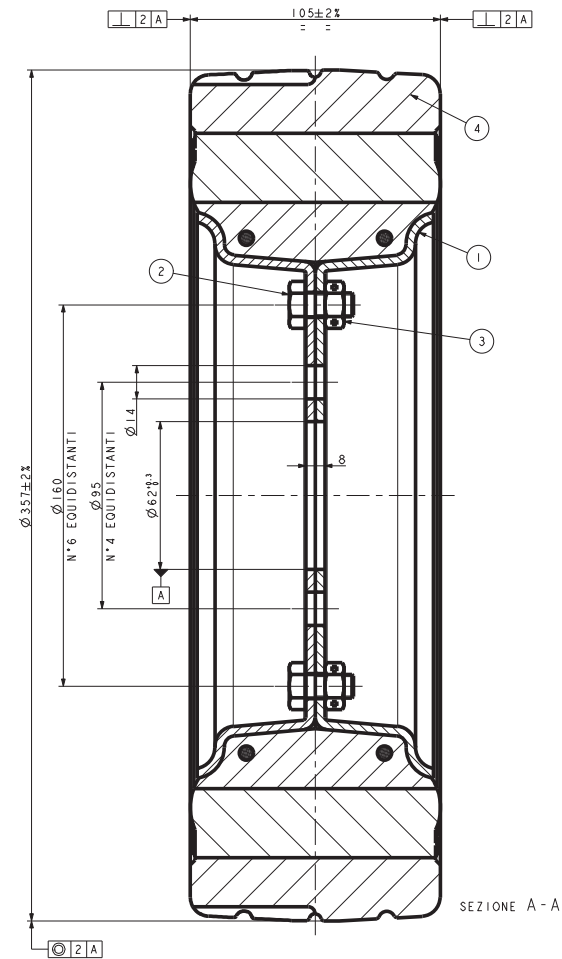

Full rubber wheel 357 x 105 mm

SCALA 1:2