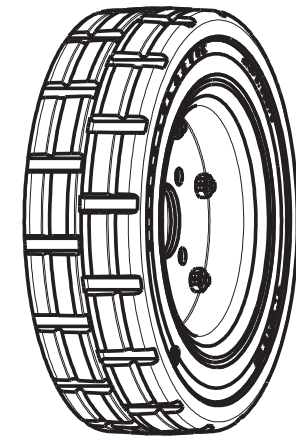

Full rubber wheel 357 x 105 mm

SCALA 1:2