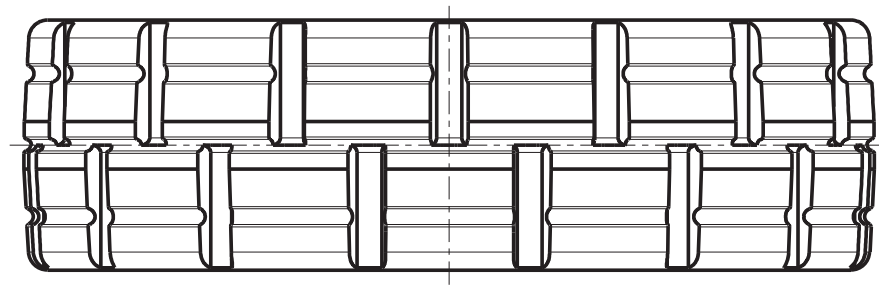

Full rubber wheel 357 x 105 mm

SCALA 1:2