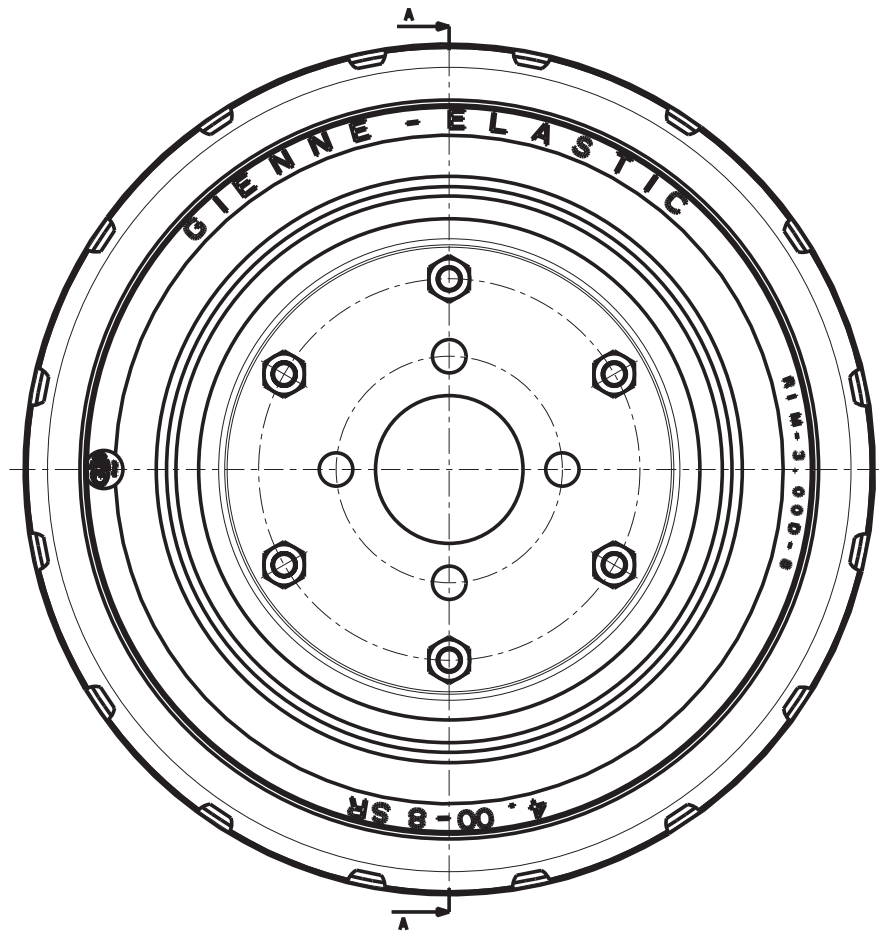

Full rubber wheel 357 x 105 mm

SCALA 1:2