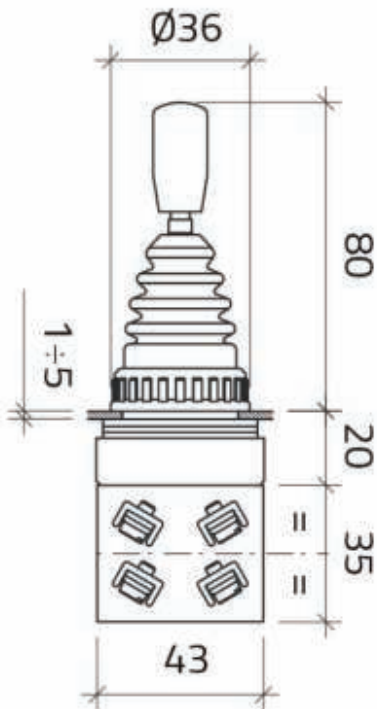

Elfin rugged NO Stay Put or Spring Return joystick IP65 protection class
 Switching capacity (AC-15 24V) 10 A
 Switching capacity (DC-13 24V) 5 A

3	1	0	2	4	
	P	-	P		030MPPN
	T	-	T		030MTTN
	T	-	P		030MTPN
T	T	-	T	T	030MTTTN
P	P	-	P	P	030MPPPN
P	T	-	T	P	030MPTPN
P	P	-	T	T	030MPPTN
P	P	-	P	T	030MPPPTN
P	T	-	T	T	030MPTTTN

- P in the type number = Stay put
 - T in the type number = Spring return kW