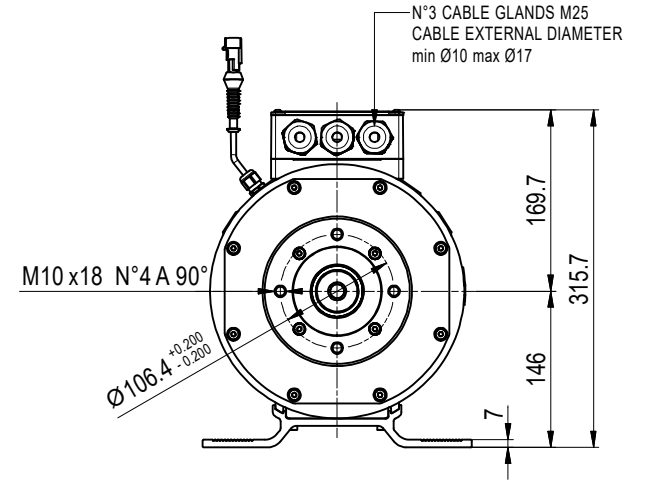

SPLINE Z9 16/32
30° ANSI B92.1
FLAT ROOT SIDE FIT

SAEA T9
B3

MOTOR DATASHEET	
MOTOR	
POWER	W
BATTERY VOLTAGE	Vdc
VOLTAGE ON PHASE	Vac
RATED SPEED	rpm
MAX SPEED	rpm
MAX TORQUE	Nm
RATED CURRENT	A
RATED FREQUENCY	Hz
DUTY	S1
PROTECTION	IP
INSULATION CLASS	INS
PULSES REVOLUTION	N°
EM BRAKE	Nm - V
WEIGHT	kg