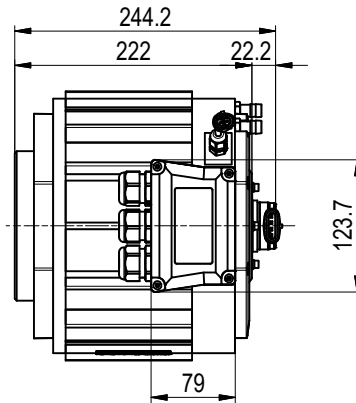

SPLINE Z9 16/32
30° ANSI B92.1
FLAT ROOT SIDE FIT

SAEA T9
B3

MOTOR DATASHEET	
MOTOR	
POWER	W
BATTERY VOLTAGE	Vdc
VOLTAGE ON PHASE	Vac
RATED SPEED	rpm
MAX SPEED	rpm
MAX TORQUE	Nm
RATED CURRENT	A
RATED FREQUENCY	Hz
DUTY	S1
PROTECTION	IP
INSULATION CLASS	INS
PULSES REVOLUTION	N°
EM BRAKE	Nm - V
WEIGHT	kg