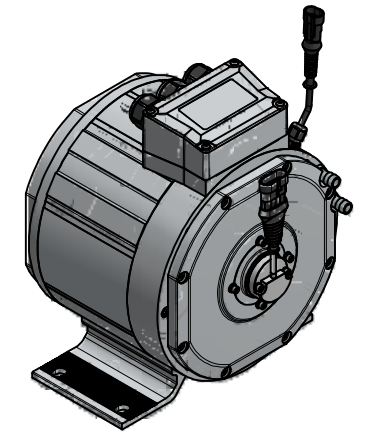

SPLINE Z9 16/32
30° ANSI B92.1
FLAT ROOT SIDE FIT

SAEA T9
B3

MOTOR DATASHEET	
MOTOR	
POWER	W
BATTERY VOLTAGE	Vdc
VOLTAGE ON PHASE	Vac
RATED SPEED	rpm
MAX SPEED	rpm
MAX TORQUE	Nm
RATED CURRENT	A
RATED FREQUENCY	Hz
DUTY	S1
PROTECTION	IP
INSULATION CLASS	INS
PULSES REVOLUTION	N°
EM BRAKE	Nm - V
WEIGHT	kg